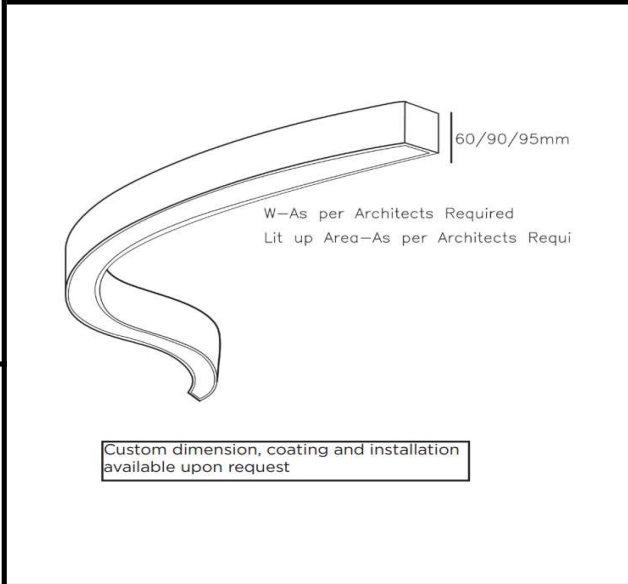

Sovitron Interior Pvt.Ltd.

Model Name	Curve Soft Surface /DLAVCURDSD-35
Description	Architectural Light

Technical description	Image
-----------------------	-------

Dimension	L=Customised H=60/90/95mm
Frame	Aluminium
Color Tempertaure	5700K
Power	35W/m
Total Luminous Flux	2800 lm/m
Efficacy	80 lm/W
IP rating	50
Color Rendering	≥80
Mounting	Surface
Optics	White Opal Diffuser
Dimming	NON-Dimmable
Operating Voltage	220-240 VAC
Standard Lifetime	L70 minimum at 50,000 burning hours

Dimension diagram

Remarks:-

Address: Plot #7 Saroorpur-Nangla Industrial Area,Ballabgharh-Sohna Road,Faridabad-121005
Email: info@sovitron.com